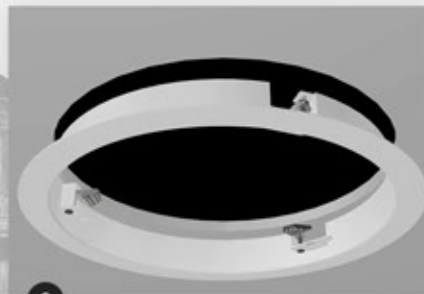

### Circular Door Dual Purpose

Fitting Video

1

Cut your circular hole 5mm bigger in diameter than your panel size.

2

Remove the door, and place the FlipFix frame into your hole ensuring frame is flush with the ceiling.