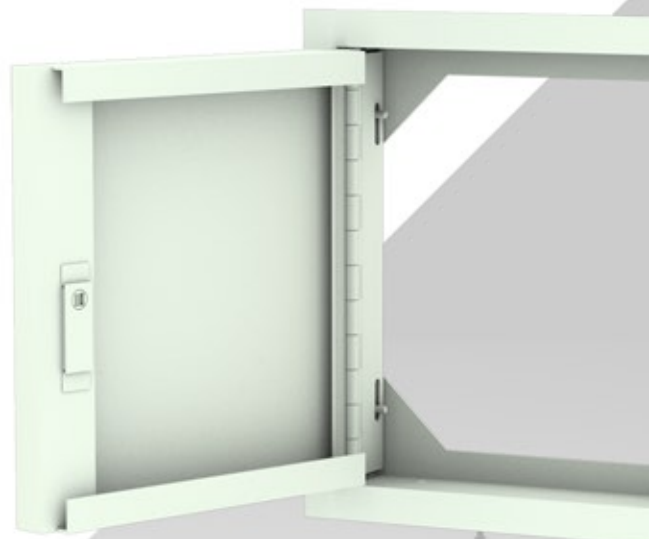

EX02 Metal Door Wall Panel

Description

- **Wall Only** - Suitable for installation walls only.
- **Fire Rating** - Available up to 4 hours Fire Rated.
- **Acoustic Rating** - Available up to 46dB Rated.
- **Airtight Rating** - Available Airtight.
- **Frame Types** - Picture Frame or Beaded Frame.
- **Lock Type** - Various lock types available.
- **Finish** - RAL 9010 30% Gloss White
- **Installation** - Traditional fitting method (for more information scan the QR code in the bottom corner of this page)