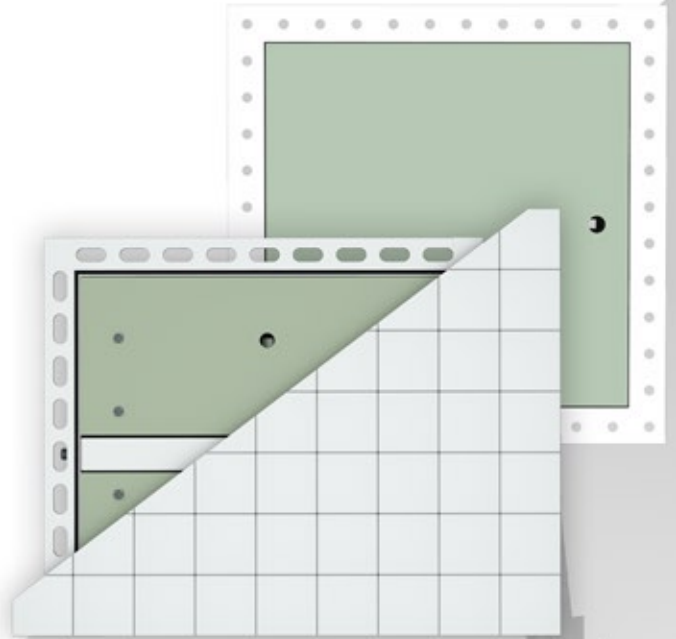

Benefits

- **Walls Only** - Suitable for installation in walls only.
- **Fire Rating** - Non Fire Rated
- **Acoustic Rating** - Not available
- **Airtight Rating** - Not available
- **Frame Types** - Beaded Frame (Picture frame not recommended).
- **Lock Type** - Budget lock as standard (other locks are available).
- **Finish** - RAL 9010 30% Gloss White, with Moisture Board Infill.
- **Installation** - The unique FlipFix Fitting Device (No need for wood or metal supports, screws or glue).
- **Saves up to 80% on fitting times.**