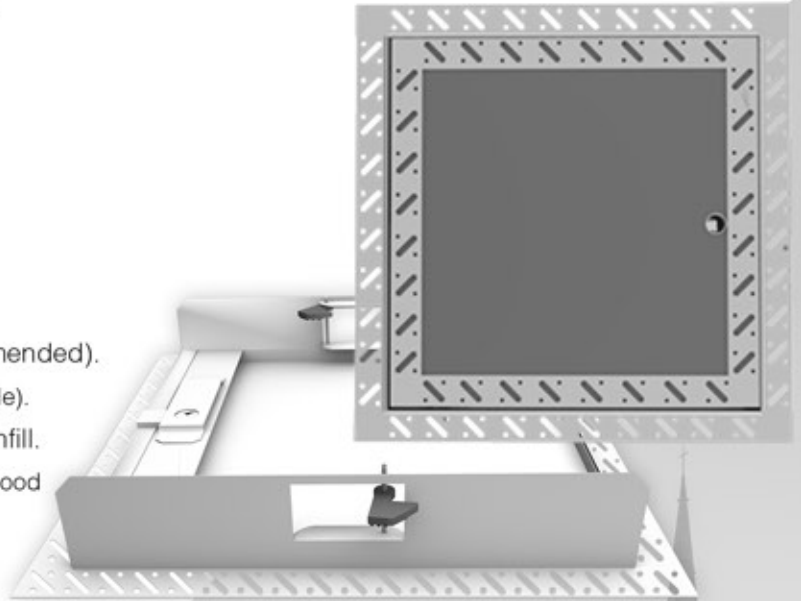

Benefits

- **Dual Purpose** - Suitable for walls and ceilings.
- **Fire Rating** - Available up to 1 hour Fire Rated.
- **Acoustic Rating** - Coming Soon!
- **Airtight Rating** - Coming Soon!
- **Frame Types** - Beaded Frame (Picture frame not recommended).
- **Lock Type** - Budget lock as standard (other locks are available).
- **Finish** - RAL 9010 30% Gloss White, with Plasterboard Infill.
- **Installation** - The unique FlipFix Fitting Device (No need for wood or metal supports, screws or glue).
- **Supplied with cut out template as standard.**
- **Saves up to 80% on fitting times.**